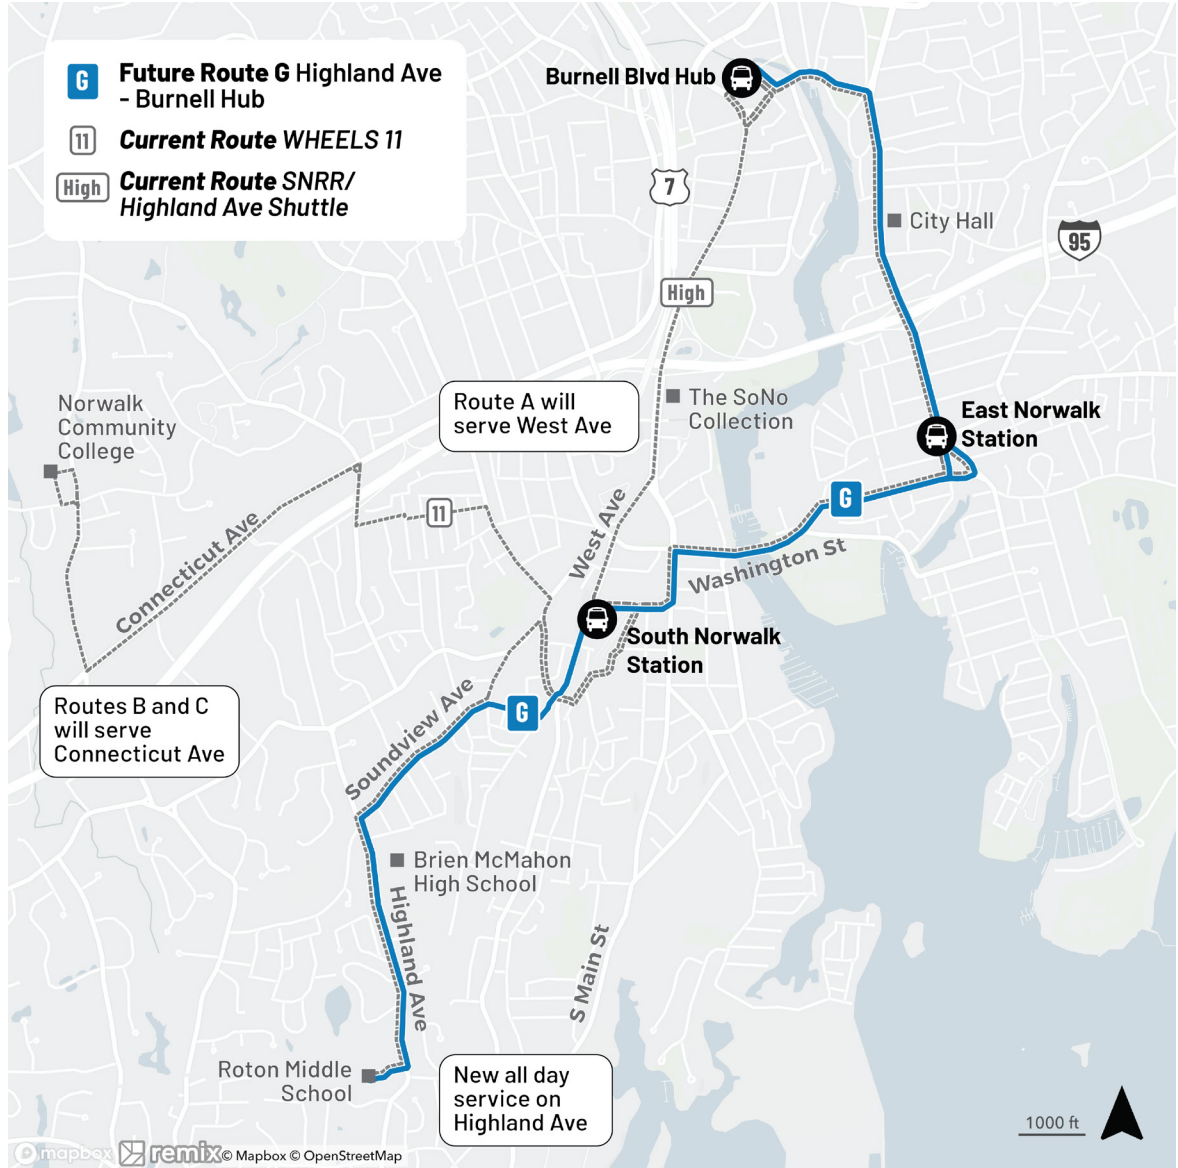

Route G: Highland Ave to Burnell Hub

Roton Middle School to Burnell Blvd Hub via:

- Highland Ave
- South Norwalk Station
- Van Zant St
- East Norwalk Station
- East Ave

Related Current Routes

- WHEELS 11
- SNRR/Highland Ave Shuttle

Hubs

- Burnell Blvd Hub
- East Norwalk Station
- South Norwalk Station

Key Destinations

- Roton Middle School

		Weekday Span	Weekday Frequency		Saturday Span	Saturday Frequency	Sunday Span	Sunday Frequency
			Daytime	Evening				
CURRENT ROUTES	WHEELS 11	5:40 AM–8:15 PM	20–40	40	6 AM–7:40 PM	40	N/A	N/A
	SNRR/Highland Ave Shuttle	Peak Only	40	N/A	N/A	N/A	N/A	N/A
FUTURE ROUTES	Short Term	6 AM–6 PM	30	N/A*	N/A*	N/A	N/A	N/A
	Long Term	6 AM–9 PM	30	60	6 AM–8 PM	30–60	7 AM–7 PM	30

*At times when Route G is not operating, use Route C for connections to East Ave.