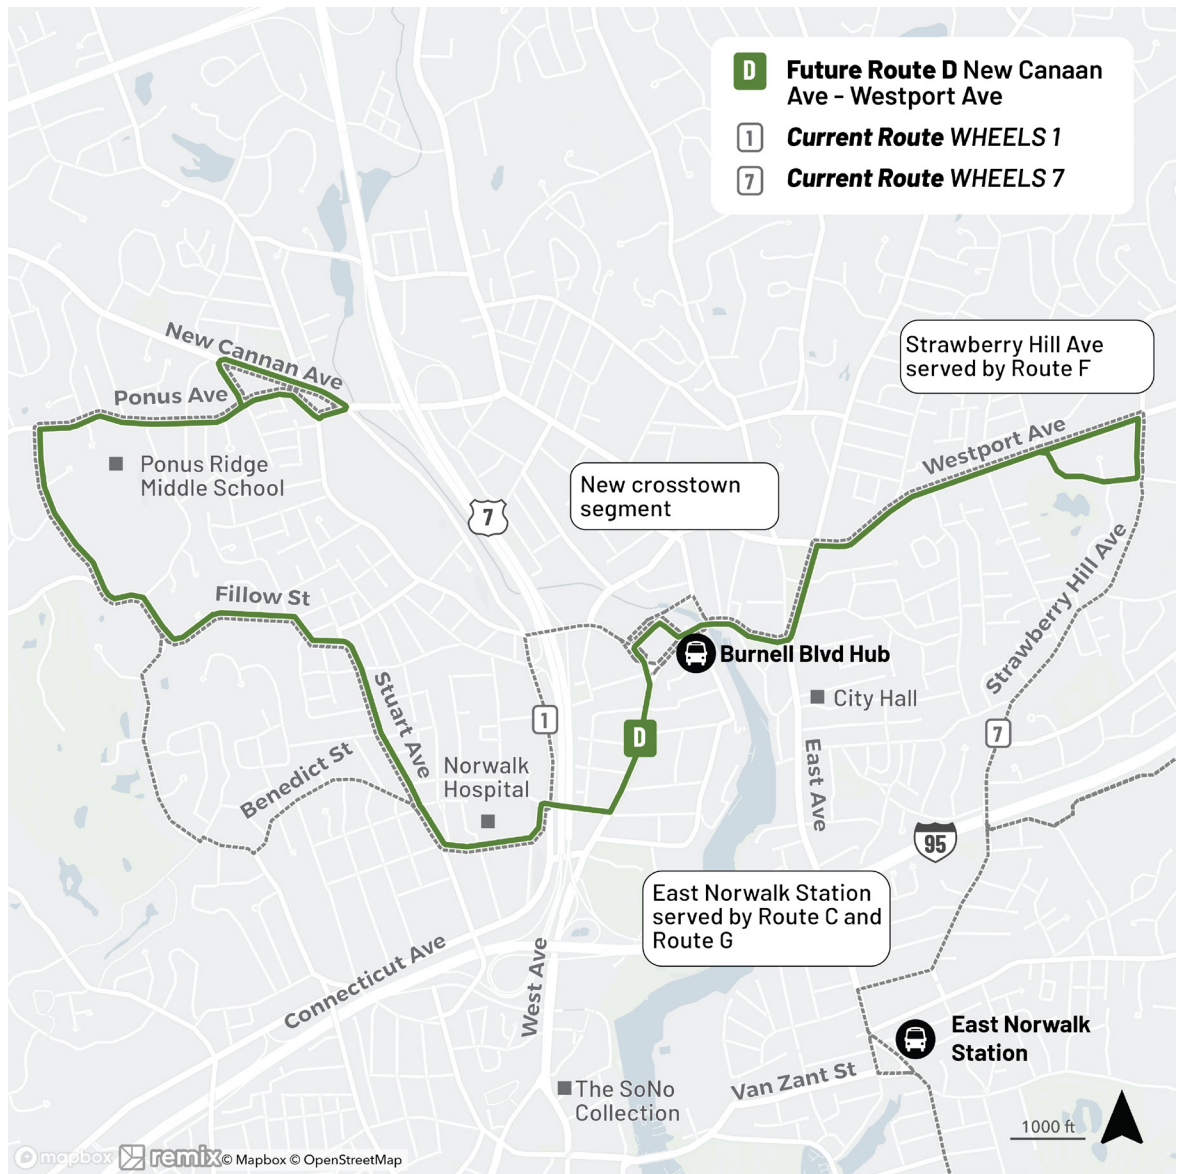

Route D: New Canaan Ave to Westport Ave

New Canaan Ave to Norwalk High School via:

- Ponus Ridge Middle School
- Norwalk Hospital
- Burnell Blvd Hub
- Westport Ave

Related Current Routes

- WHEELS 1
- WHEELS 7

Hubs

- Burnell Blvd Hub

Key Destinations

- Norwalk Hospital
- Ponus Ridge Middle School
- Norwalk High School

		Weekday Span	Weekday Frequency		Saturday Span	Saturday Frequency	Sunday Span	Sunday Frequency
			Daytime	Evening				
CURRENT ROUTES	WHEELS 1	Peak Only	40	N/A	N/A	N/A	N/A	N/A
	WHEELS 7	5:45 AM–7:15 PM	60	60	5:45 AM–7:15 PM	60	N/A	N/A
FUTURE ROUTES	Short Term	6 AM–7:30 PM	60	60	N/A (ride Coastal Link instead)	N/A	N/A	N/A
	Long Term	6 AM–9 PM	30	60	6 AM–8 PM	30–60	7 AM–7 PM	60