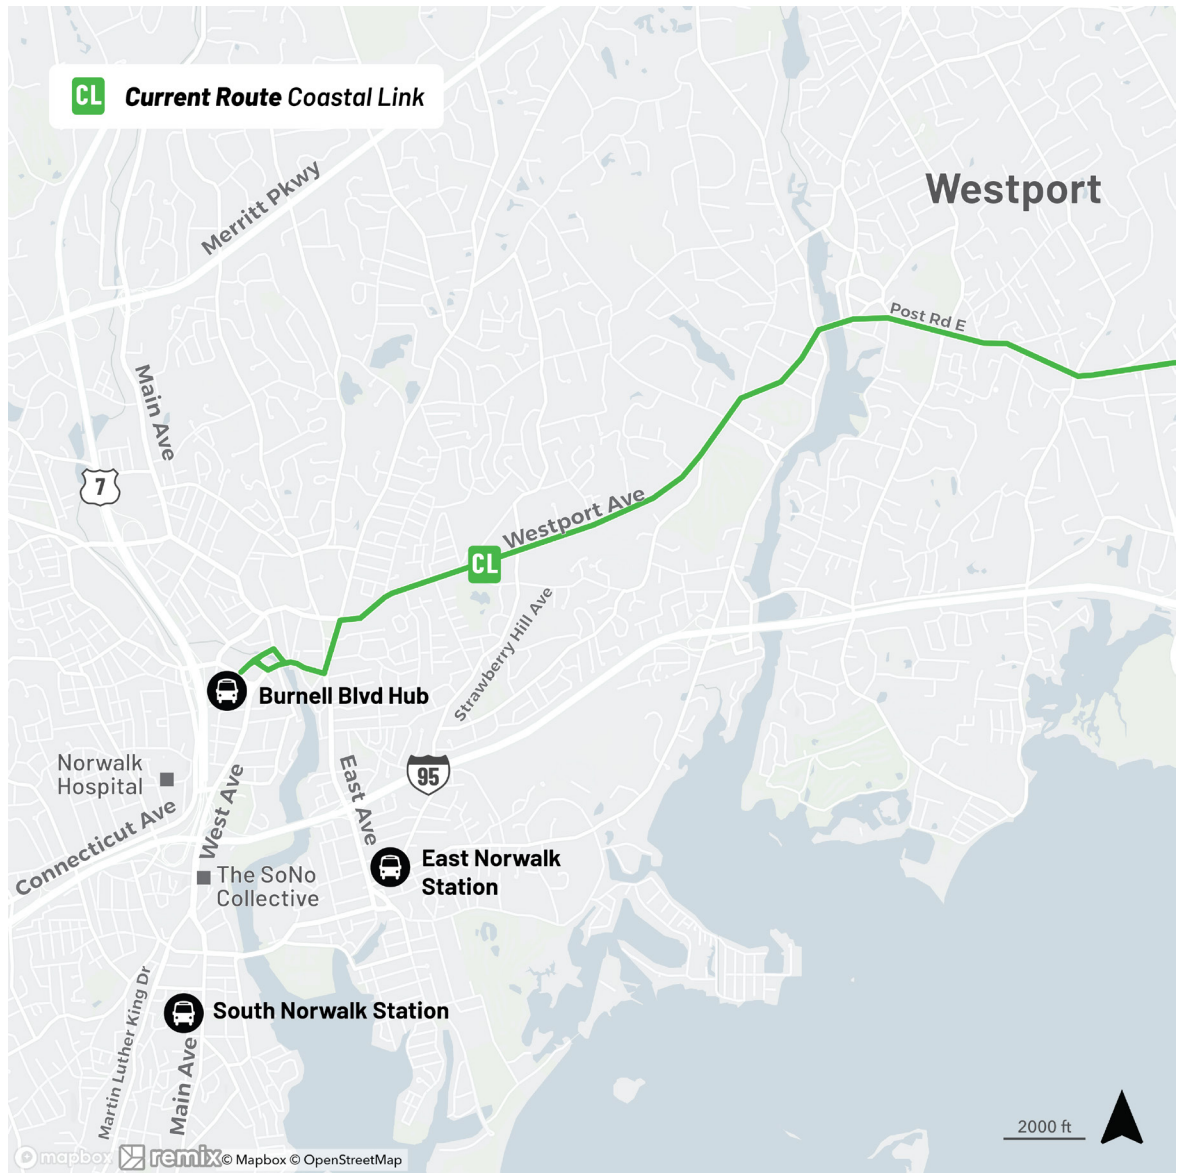

# Coastal Link

No recommended changes on this route.

## Related Current Routes

- Coastal Link

## Hubs

- Burnell Blvd Hub

## Key Destinations

- Westport
- Fairfield
- Bridgeport
- Stratford
- Milford

|                |              | Weekday Span  | Weekday Frequency |         | Saturday Span | Saturday Frequency | Sunday Span     | Sunday Frequency |
|----------------|--------------|---------------|-------------------|---------|---------------|--------------------|-----------------|------------------|
|                |              |               | Daytime           | Evening |               |                    |                 |                  |
| CURRENT ROUTES | Coastal Link | 6 AM–10:30 PM | 30                | 30      | 6 AM–9:30 PM  | 30–60              | 7:30 AM–8:30 PM | 60               |
|                | Short Term   | 6 AM–10:30 PM | 30                | 30      | 6 AM–9:30 PM  | 30–60              | 7:30 AM–8:30 PM | 60               |
| FUTURE ROUTES  | Long Term    | 6 AM–10:30 PM | 30                | 30      | 6 AM–9:30 PM  | 30–60              | 7:30 AM–8:30 PM | 60               |