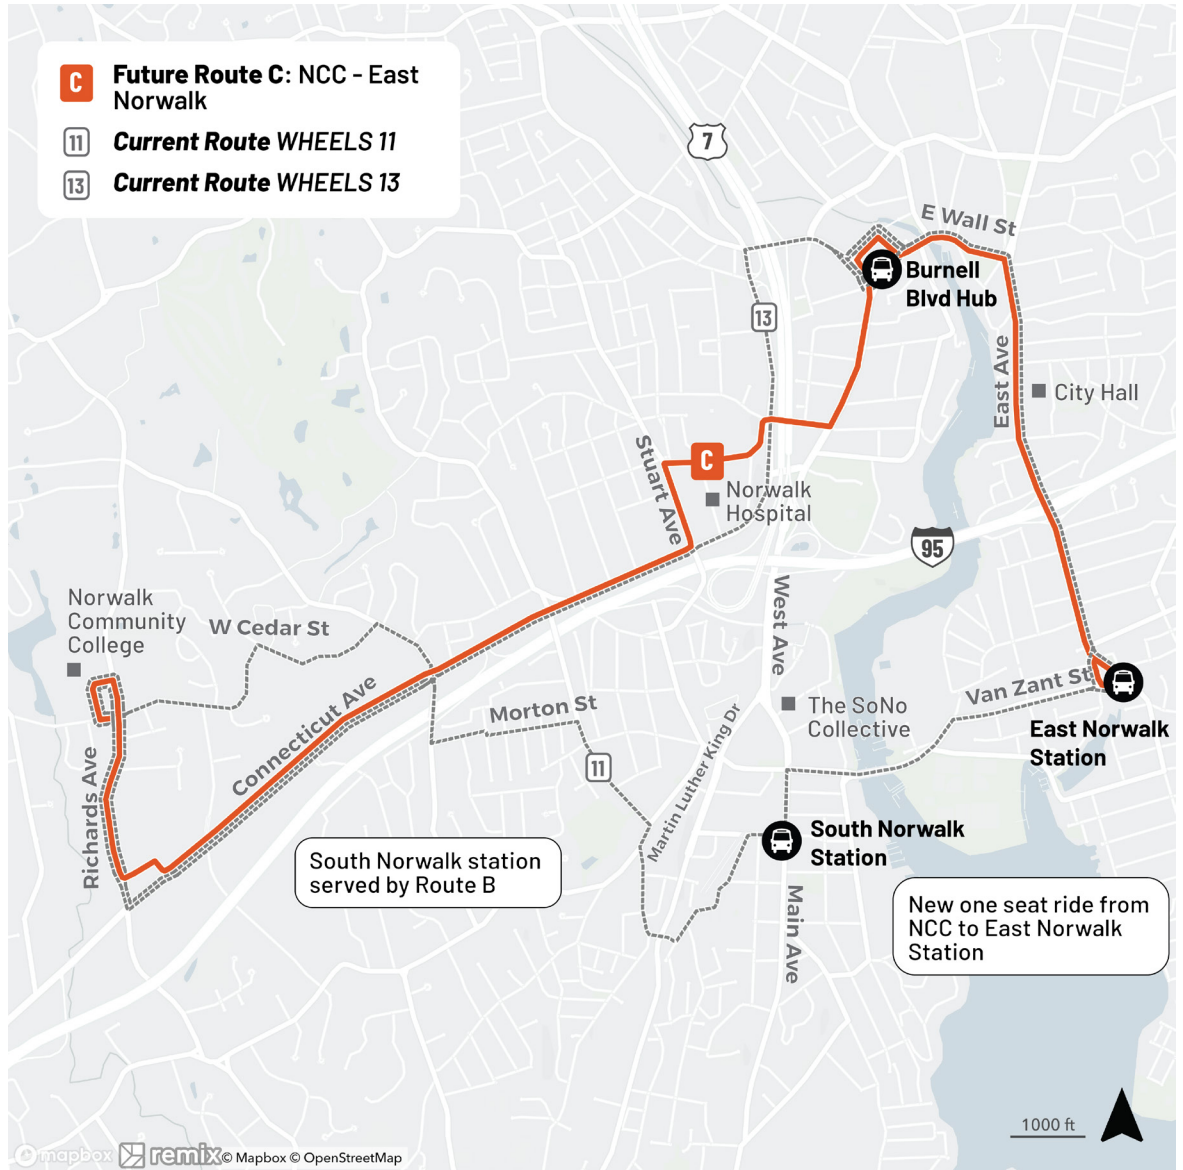

Route C: NCC to East Norwalk

Norwalk Community College to East Norwalk Station via:

- Connecticut Ave
- Norwalk Hospital
- Burnell Blvd Hub
- East Ave

Related Current Routes

- WHEELS 11
- WHEELS 13
- Conn Ave Shuttle

Hubs

- Burnell Blvd Hub
- East Norwalk Station

Key Destinations

- Norwalk Hospital
- Norwalk Community College

		Weekday Span	Weekday Frequency		Saturday Span	Saturday Frequency	Sunday Span	Sunday Frequency
			Daytime	Evening				
CURRENT ROUTES	WHEELS 11 and 13	5:30 AM–8:15 PM	20–40	20–40	6 AM–7:40 PM	40	N/A	N/A
	Conn Ave Shuttle	7:20 PM–10:40 PM	N/A	30	7 PM–11:15 PM	30	8:40 AM–8 PM	40
FUTURE ROUTES	Short Term	6 AM–11 PM	15	30	6 AM–11 PM	30	8 AM–8 PM	30
	Long Term	6 AM–11 PM	15	30	6 AM–11 PM	15–30	7 AM–9 PM	30