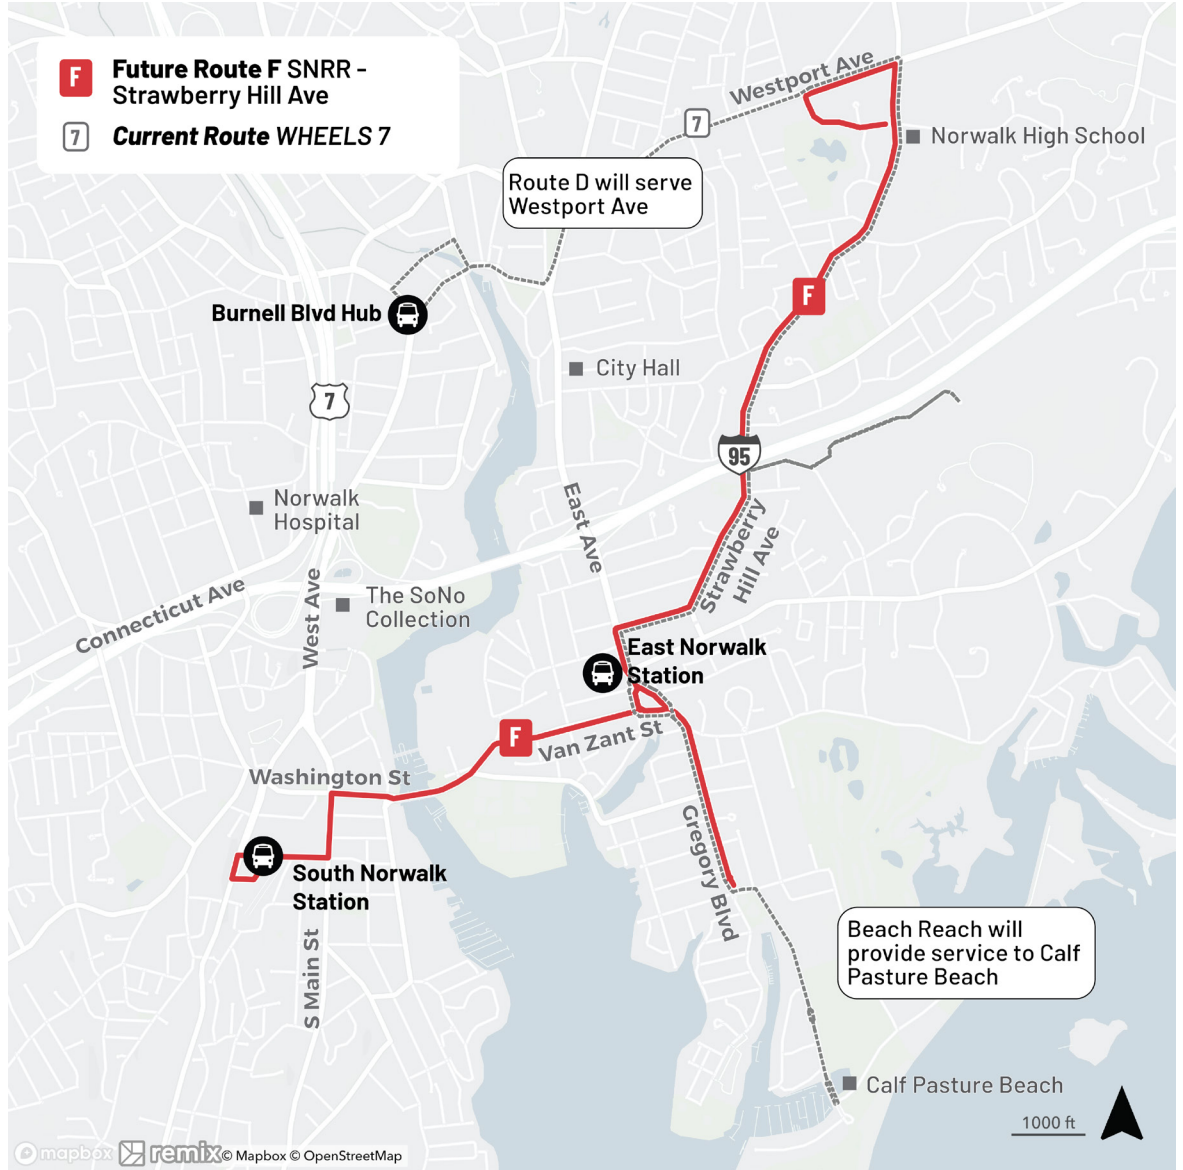

# Route F: Strawberry Hill Ave to SNRR

Norwalk High School to South Norwalk Station via:

- Strawberry Hill Ave
- East Norwalk Station
- Gregory Blvd
- Van Zant St

## Related Current Routes

- WHEELS 7

## Hubs

- South Norwalk Station
- East Norwalk Station

## Key Destinations

- Norwalk High School

		Weekday Span	Weekday Frequency		Saturday Span	Saturday Frequency	Sunday Span	Sunday Frequency
			Daytime	Evening				
CURRENT ROUTES	WHEELS 7	5:45 AM–7:15 PM	60	60	5:45 AM–7:15 PM	60	N/A	N/A
	Short Term	6 AM–7:30 PM	60	60	6 AM–6 PM	60	N/A	N/A
FUTURE ROUTES	Long Term	6 AM–9 PM	30	60	6 AM–8 PM	30–60	7 AM–7 PM	60