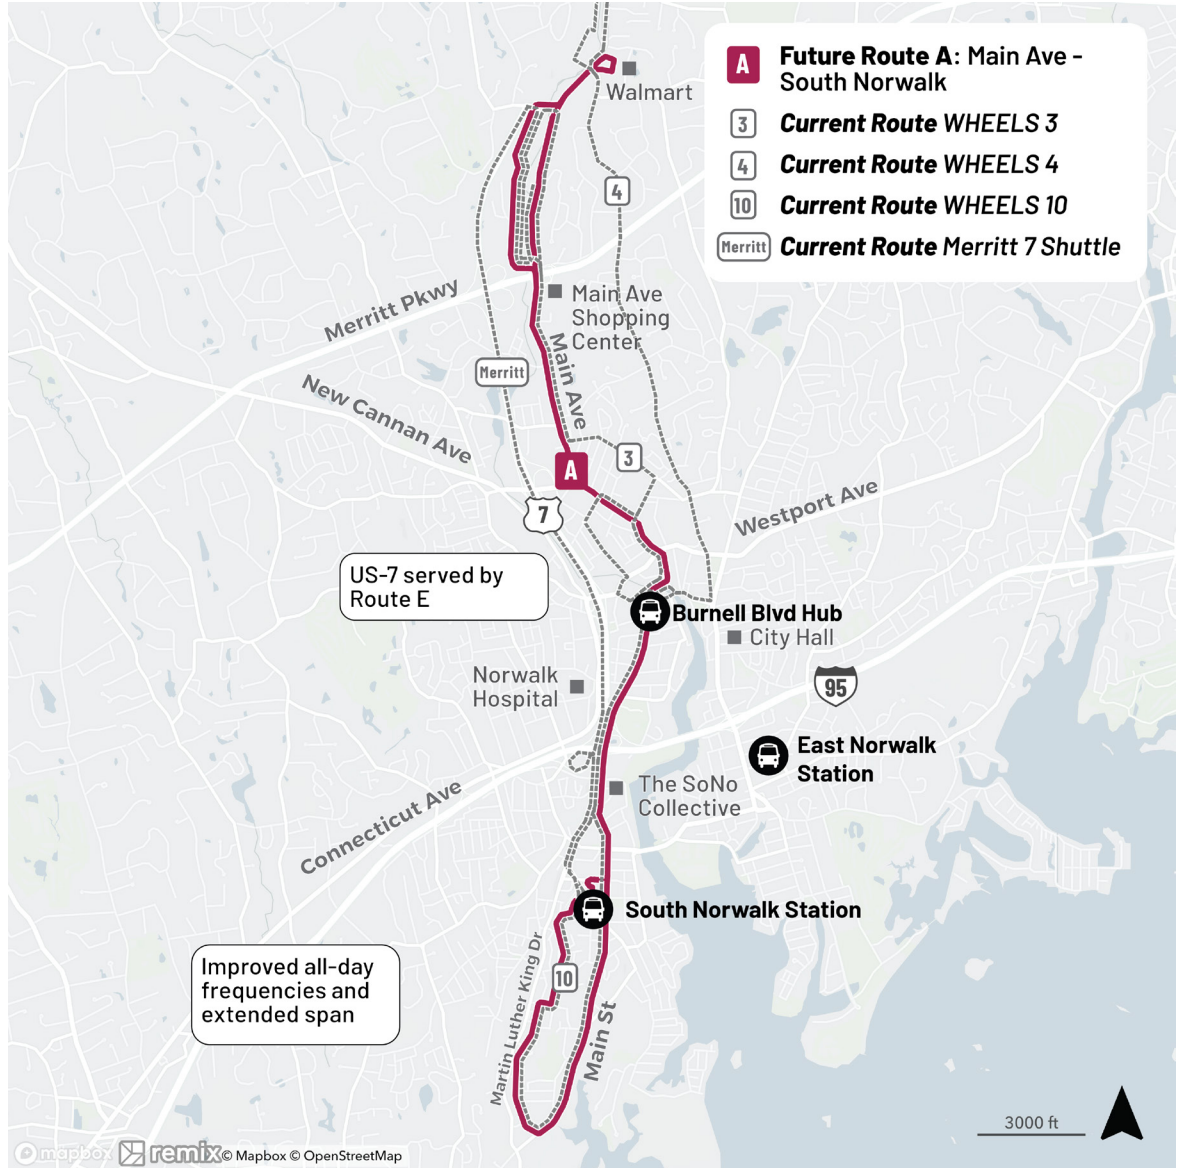

Route A: Main Ave to South Norwalk

Norwalk Walmart to South Norwalk via:

- Merritt 7
- Main Ave
- Burnell Blvd Hub
- West Ave
- South Norwalk Station
- S Main St
- Ely Ave

Related Current Routes

- WHEELS 3
- WHEELS 4
- WHEELS 10
- Merritt 7 Shuttle
- Main Ave Shuttle
- Conn Ave Shuttle

Hubs

- South Norwalk Station
- Burnell Blvd Hub

Key Destinations

- Merritt 7
- Walmart

		Weekday Span	Weekday Frequency		Saturday Span	Saturday Frequency	Sunday Span	Sunday Frequency
			Daytime	Evening				
CURRENT ROUTES	WHEELS 3 and 10	5:40 AM–7:40 PM	20	20	6:20 AM–7 PM	40	N/A	N/A
	Merritt 7 Shuttle	Peak Only	15–30	N/A	N/A	N/A	N/A	N/A
	Main Ave and Conn Ave Shuttles	7:20 PM–10:40 PM	N/A	30	7 PM–11:15 PM	30	8:40 AM–8 PM	40
FUTURE ROUTES	Short Term	6 AM–11 PM	15	30	6 AM–11 PM	30	8 AM–8 PM	30
	Long Term	6 AM–11 PM	15	30	6 AM–11 PM	15–30	7 AM–9 PM	30